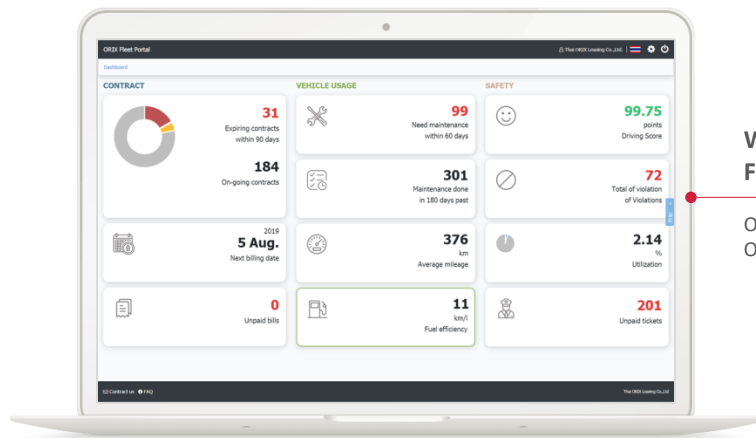

A BETTER EXPERIENCE WITH TECHNOLOGY

We believe that you deserve better. And with the use of technology, we are happy to say that **'better'** has finally arrived. With the **ORIX Fleet Portal**, we provide you with an end-to-end solution which helps you manage your fleet efficiently, improve driver safety and help you achieve your CSR aspirations.

ORIX Fleet Portal

Website for Fleet Manager

Overall view of your ORIX Auto Fleet

WHY ORIX

We believe that you deserve more

While other leasing companies will simply refer you to a GPS provider, we developed our own system that satisfies all of your fleet management needs in one place.

RICH, TIMELY INSIGHTS FOR FLEET MANAGERS

With the **ORIX Fleet Portal Website**, we provide information online to help your fleet managers monitor and manage your fleet. Best of all, data is summarized via simple, intuitive analysis with the option to drill down on details of specific units that require special attention.

WITH THE ORIX FLEET PORTAL YOU GET

Vehicle/ Contract Details

- Contract details
- Payment history
- Traffic tickets

Maintenance History and Forecast

- Maintenance history
- Reminder for next maintenance, tire change, battery change