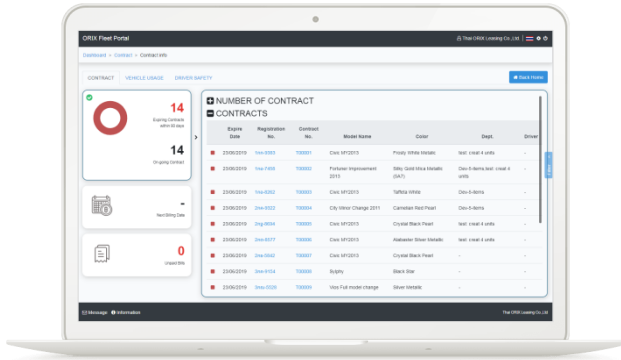

ORIX Fleet Portal

Website for Fleet Manager

Overall view of your ORIX Auto Fleet

WHY ORIX

We believe that you deserve more

While other leasing companies will simply refer you to a GPS provider, we developed our own system that satisfies all of your fleet management needs in one place.

Open architecture

Understanding that you may already have an existing GPS provider, simply ask them to provide your GPS data in our format and we can display it.

We are agile

Upgrades and enhancements happen every quarter, expect more exciting new features to be introduced this year!

RICH, TIMELY INSIGHTS FOR FLEET MANAGERS

With the **ORIX Fleet Portal Website**, we provide information online to help your fleet managers monitor and manage your fleet. Best of all, data is summarized via simple, intuitive analysis with the option to drill down on details of specific units that require special attention.

WITH THE ORIX FLEET PORTAL YOU GET

Vehicle/ Contract Details

- Contract details
- Payment history
- Traffic tickets

Maintenance History and Forecast

- Maintenance history
- Reminder for next maintenance, tire change, battery change