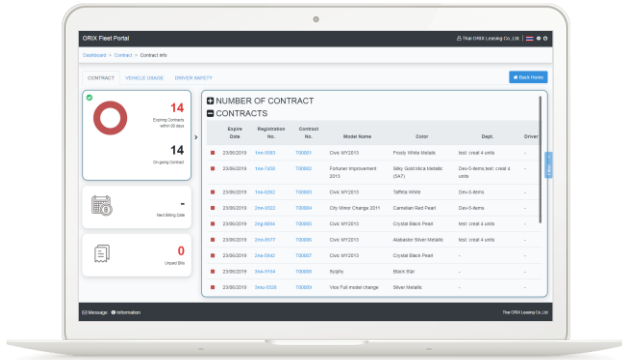

ORIX Fleet Portal

Website for Fleet Manager

Overall view of your ORIX Auto Fleet

WHY ORIX

We believe that you deserve more

While other leasing companies will simply refer you to a GPS provider, we developed our own system that satisfies all of your fleet management needs in one place.

Open architecture

Understanding that you may already have an existing GPS provider, simply ask them to provide your GPS data in our format and we can display it.

We are agile

Upgrades and enhancements happen every quarter, expect more exciting new features to be introduced this year!

RICH, TIMELY INSIGHTS FOR FLEET MANAGERS

With the **ORIX Fleet Portal Website**, we provide information online to help your fleet managers monitor and manage your fleet. Best of all, data is summarized via simple, intuitive analysis with the option to drill down on details of specific units that require special attention.

WITH THE ORIX FLEET PORTAL YOU GET

Vehicle/ Contract Details

- Contract details
- Payment history
- Traffic tickets

Maintenance History and Forecast

- Maintenance history
- Reminder for next maintenance, tire change, battery change