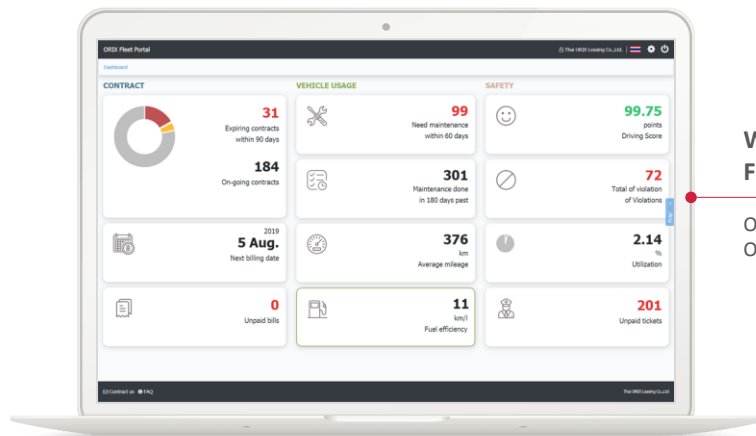

A BETTER EXPERIENCE WITH TECHNOLOGY

We believe that you deserve better. And with the use of technology, we are happy to say that **'better'** has finally arrived. With the **ORIX Fleet Portal**, we provide you with an end-to-end solution which helps you manage your fleet efficiently, improve driver safety and help you achieve your CSR aspirations.

ORIX Fleet Portal

Website for Fleet Manager

Overall view of your ORIX Auto Fleet

WHY ORIX

We believe that you deserve more

While other leasing companies will simply refer you to a GPS provider, we developed our own system that satisfies all of your fleet management needs in one place.

RICH, TIMELY INSIGHTS FOR FLEET MANAGERS

With the **ORIX Fleet Portal Website**, we provide information online to help your fleet managers monitor and manage your fleet. Best of all, data is summarized via simple, intuitive analysis with the option to drill down on details of specific units that require special attention.

WITH THE ORIX FLEET PORTAL YOU GET

Vehicle/ Contract Details

- Contract details
- Payment history
- Traffic tickets

Maintenance History and Forecast

- Maintenance history
- Reminder for next maintenance, tire change, battery change